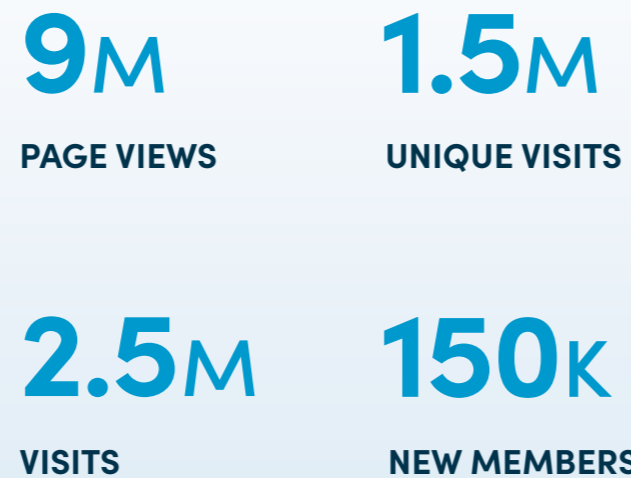

## DIVERSE AUDIENCE

**33%** **67%**

- African American / Black
- Hispanic
- Asian / Pacific Islander
- American Indian / Native Alaskan
- Caucasian
- Not Specified

## MONTHLY TRAFFIC