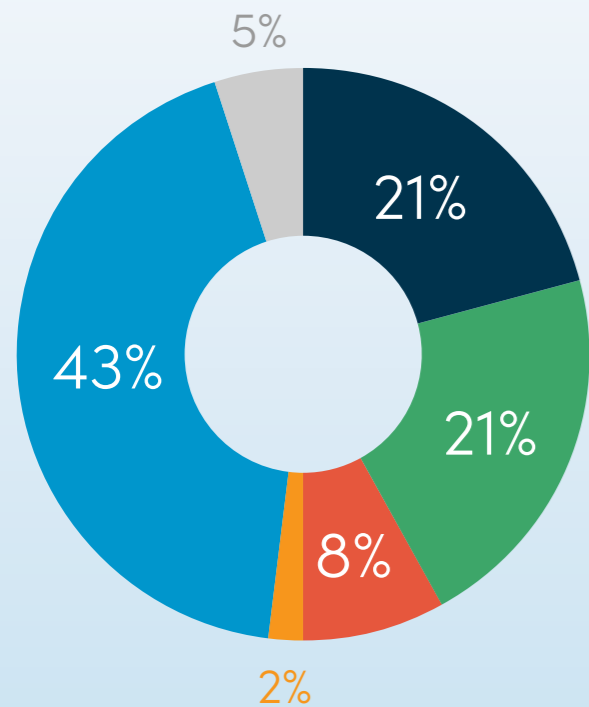

## DIVERSE AUDIENCE

**33%** **67%**

- African American / Black
- Hispanic
- Asian / Pacific Islander
- American Indian / Native Alaskan
- Caucasian
- Not Specified

## MONTHLY TRAFFIC