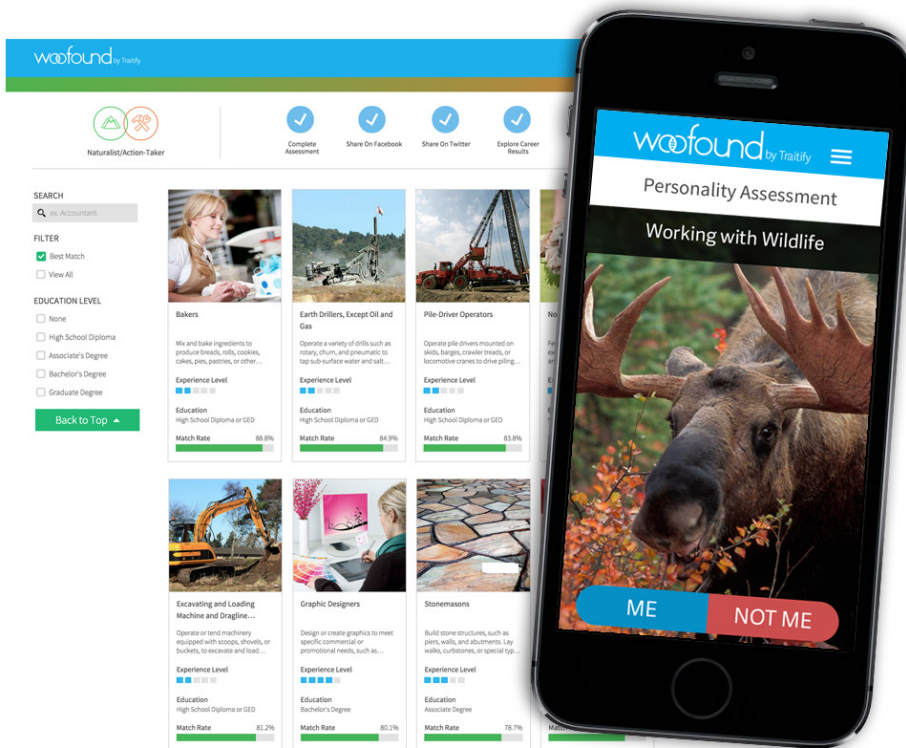

The Woofound System

The Woofound system is founded on the premise that self-knowledge and discovery will open the doors to opportunity. Woofound delivers a fun, fast and interactive way to learn about your emotional DNA in a literal push of a “Me” or “Not Me” button. Like a conversation, users tell Woofound about themselves, and Woofound pays attention and responds intelligently with recommendations that are a custom fit!

- **Image-Based Assessment**
  Traditional text-based assessments can take 30-60 minutes to finish. Woofound is a visual assessment that takes less than two minutes

and can be completed on your smartphone or tablet.

- **Immediate Results**
  Woofound delivers a personality profile and makes recommendations instantly, no need to wait days or weeks for results.
- **Available Anywhere**
  Available on demand, 24/7 on all leading internet browsers.
- **Administrator Tools**
  Analyze individual and aggregated results

Career Matches

Find great career possibilities that are catered for any level of education. Each career contains helpful resources and information to further assist in guiding your future.

KEY BENEFITS

- Makes personality assessments affordable and compelling for the full spectrum of job seekers - youth to seniors, digitally literate to inexperienced, ESL speakers
- Provides accurate and insightful guidance helping to match individuals with careers and jobs
- Provides an innovative and exciting new service for students, job seekers and employers
- Highly customizable to fit your organization's structure, programs and staff